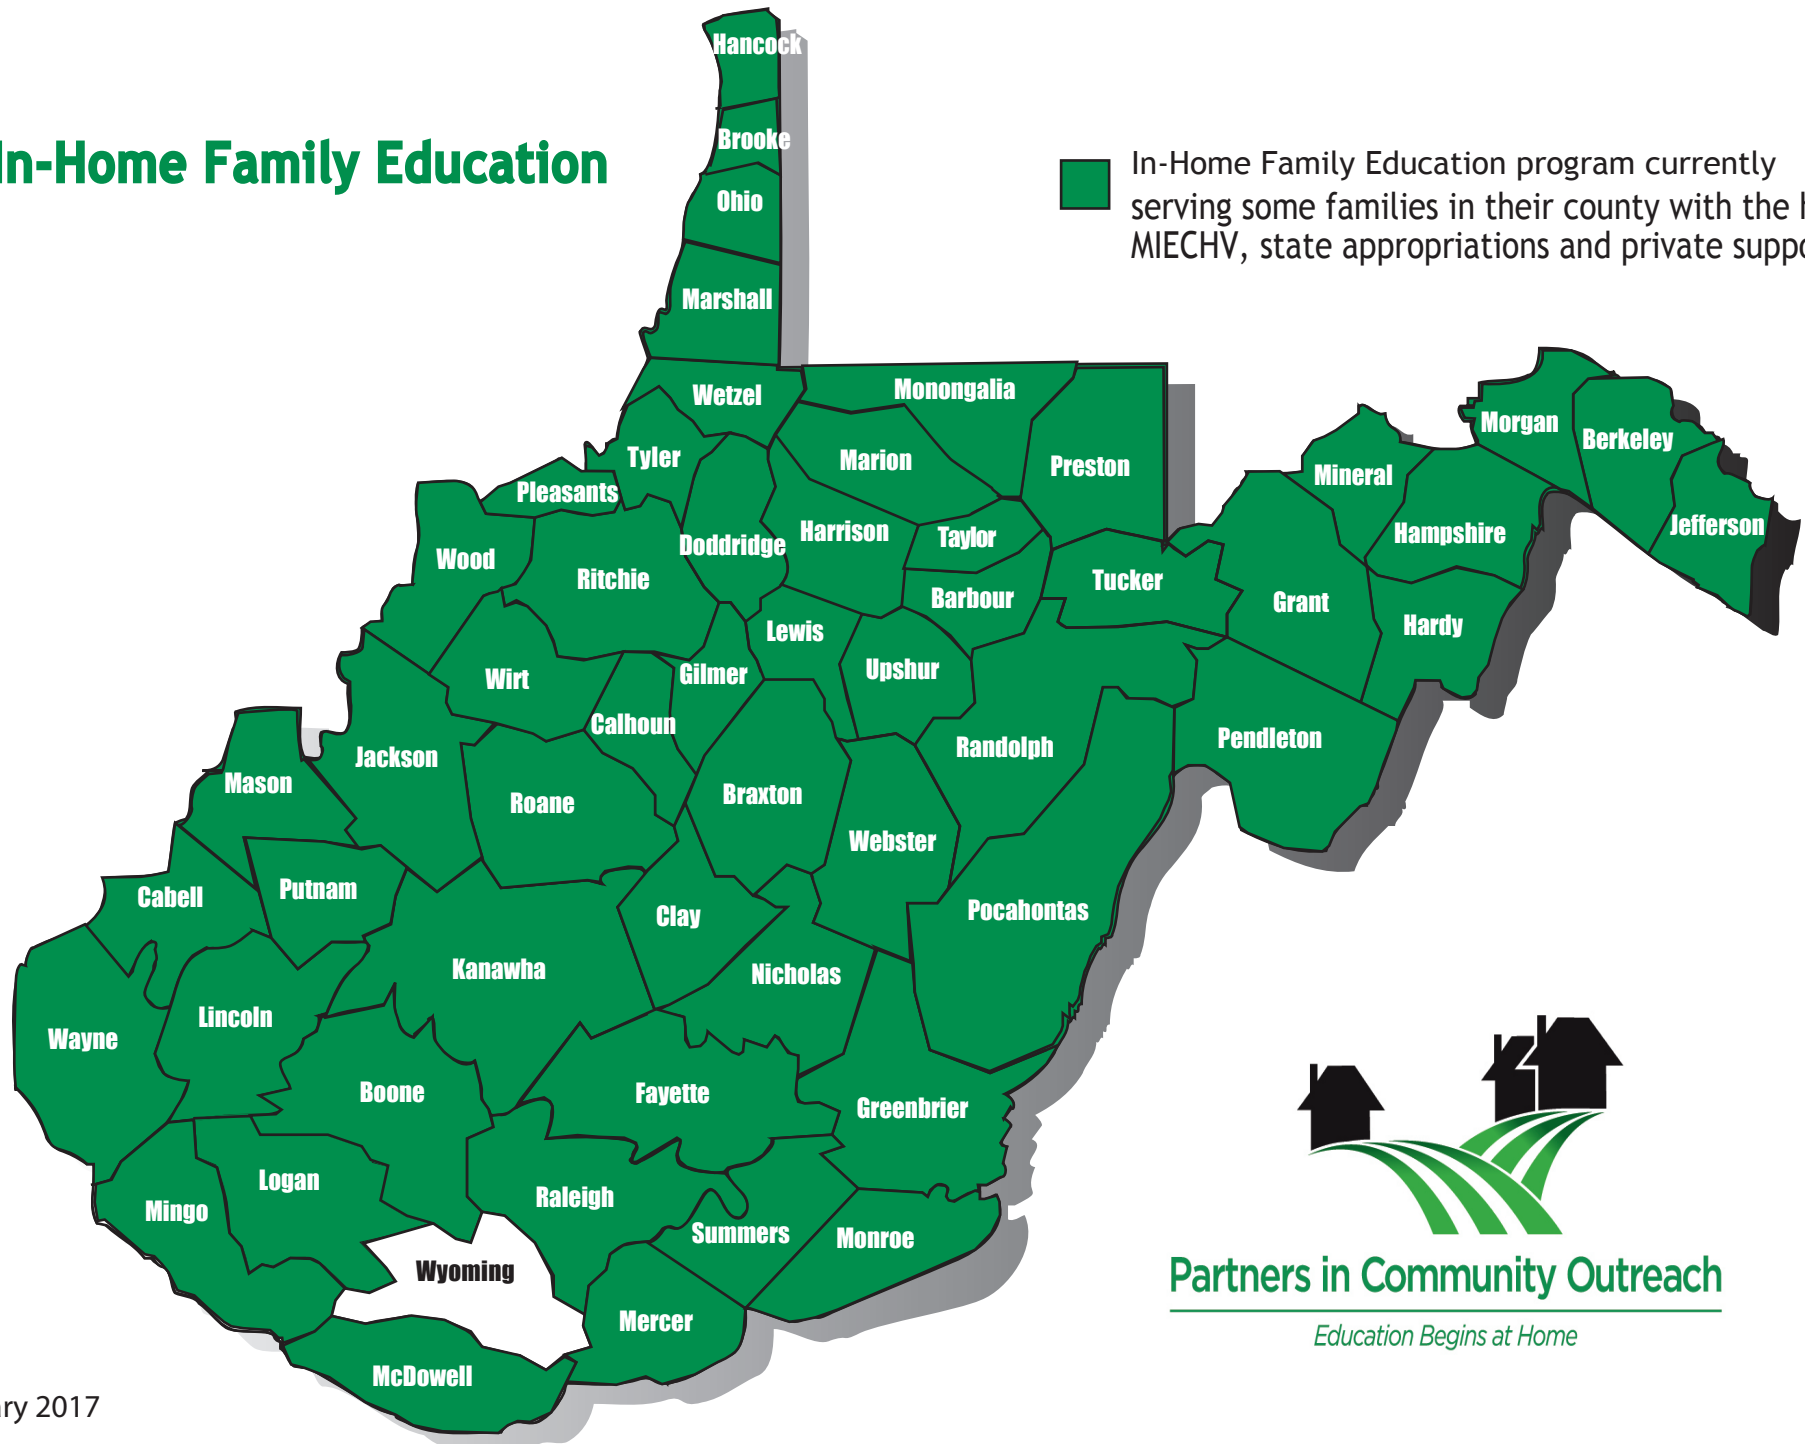

In-Home Family Education

 In-Home Family Education program currently serving some families in their county with the help of MIECHV, state appropriations and private support

Partners in Community Outreach

Education Begins at Home